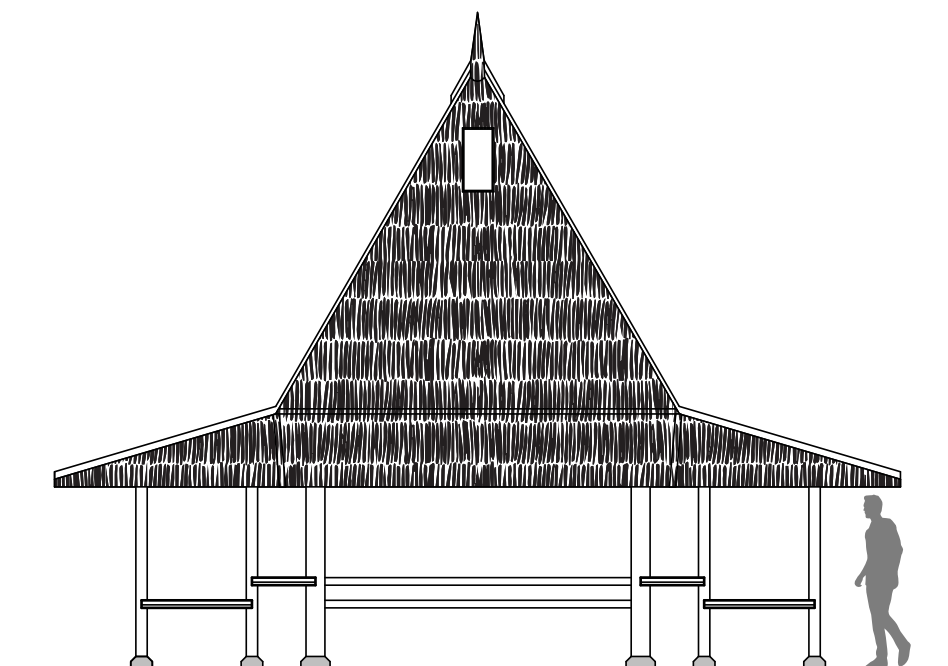

DRAFTER

Azzahra Mutiara F (17512025)
 Dinar Kautsar F (17512017)
 Linda Nurazizah A (17512056)
 Agung Wibowo (17512103)

DRAWING NAME

SOUTH ELEVATION

SCALE

1:100

SCALE

1 : 100

RESEARCH OF
 SASADU HOUSE 2020
 COLLABORATION WITH
 ISLAMIC UNIVERSITY OF
 INDONESIA AND KHAIRUN
 UNIVERSITY

BUILDING

SASADU HOUSE

LOCATION

DESA SAHU, NORTH
 MALUKU.

RESEARCHER

Students of Excursion Class.
 Architecture 2019/2020