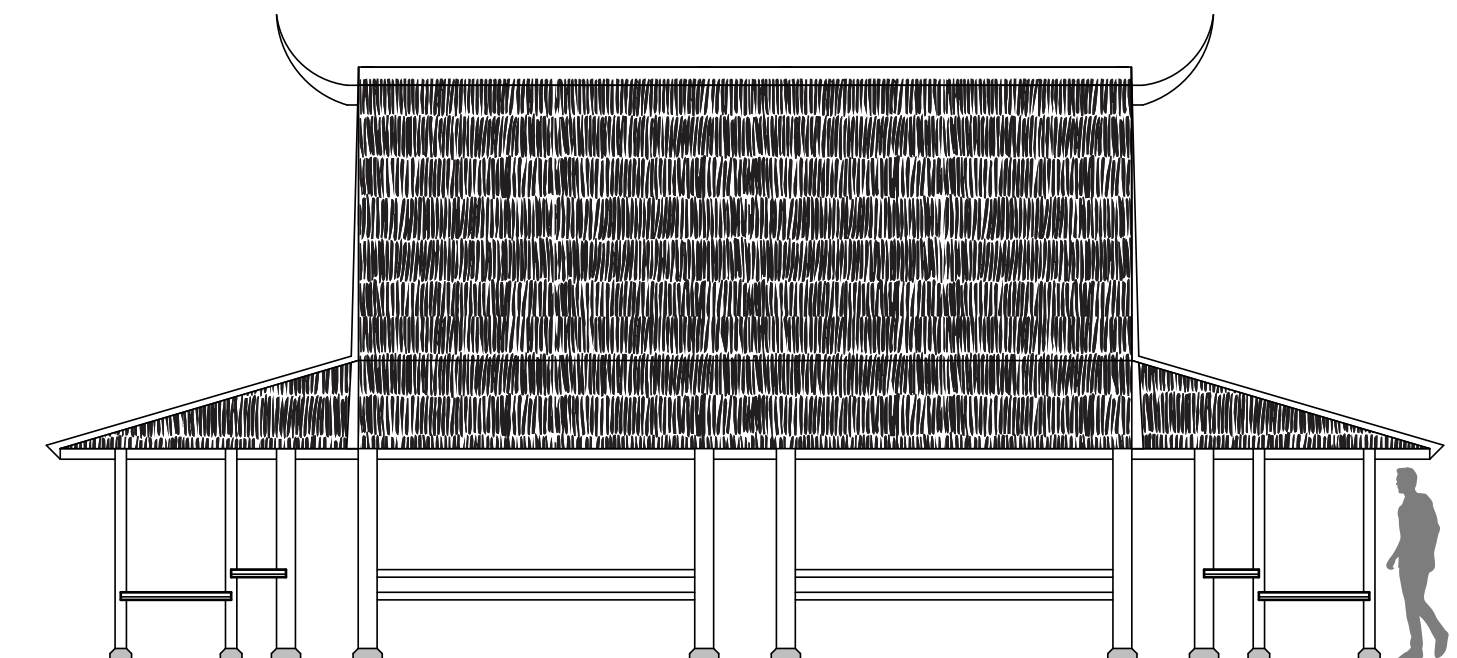

RESEARCH OF
 SASADU HOUSE 2020
 COLLABORATION WITH
 ISLAMIC UNIVERSITY OF
 INDONESIA AND KHAIRUN
 UNIVERSITY

BUILDING

SASADU HOUSE

LOCATION

DESA SAHU, NORTH
 MALUKU.

RESEARCHER

Students of Excursion Class.
 Architecture 2019/2020

DRAFTER

Azzahra Mutiara F (17512025)
Dinar Kautsar F (17512017)
Linda Nurazizah A (17512056)
Agung Wibowo (17512103)

DRAWING NAME

EAST ELEVATION

SCALE

1:100

SCALE

1 : 100

DRAFTER

Azzahra Mutiara F (17512025)
 Dinar Kautsar F (17512017)
 Linda Nurazizah A (17512056)
 Agung Wibowo (17512103)

DRAWING NAME

SOUTH ELEVATION

SCALE

1:100

SCALE

1 : 100