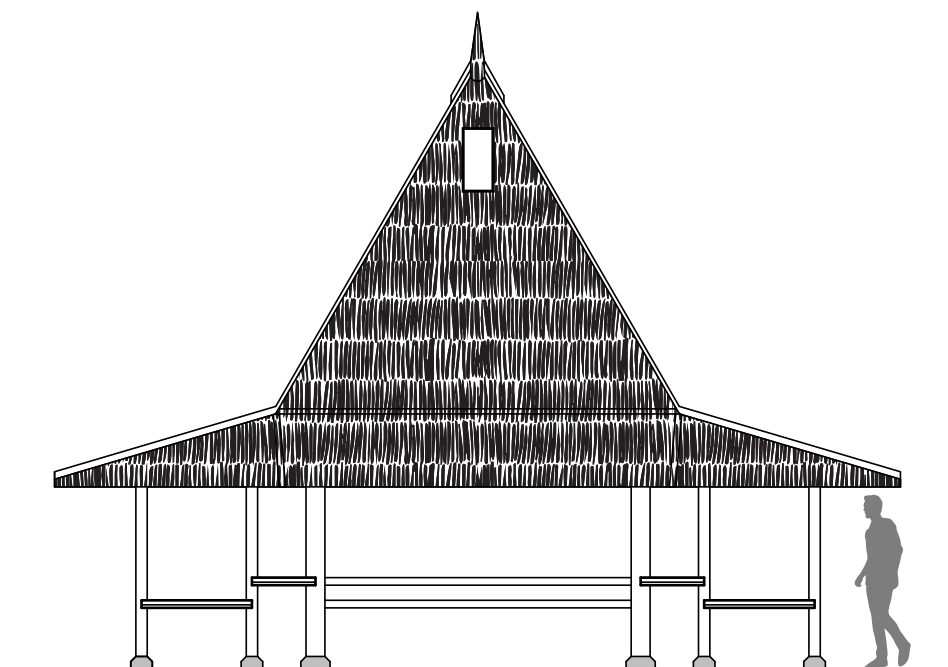

RESEARCH OF
 SASADU HOUSE 2020
 COLLABORATION WITH
 ISLAMIC UNIVERSITY OF
 INDONESIA AND KHAIRUN
 UNIVERSITY

BUILDING

SASADU HOUSE

LOCATION

DESA SAHU, NORTH
 MALUKU.

RESEARCHER

Students of Excursion Class.
 Architecture 2019/2020

DRAFTER

Azzahra Mutiara F (17512025)
 Dinar Kautsar F (17512017)
 Linda Nurazizah A (17512056)
 Agung Wibowo (17512103)

DRAWING NAME

NORTH ELEVATION

SCALE

1:100

SCALE

1 : 100