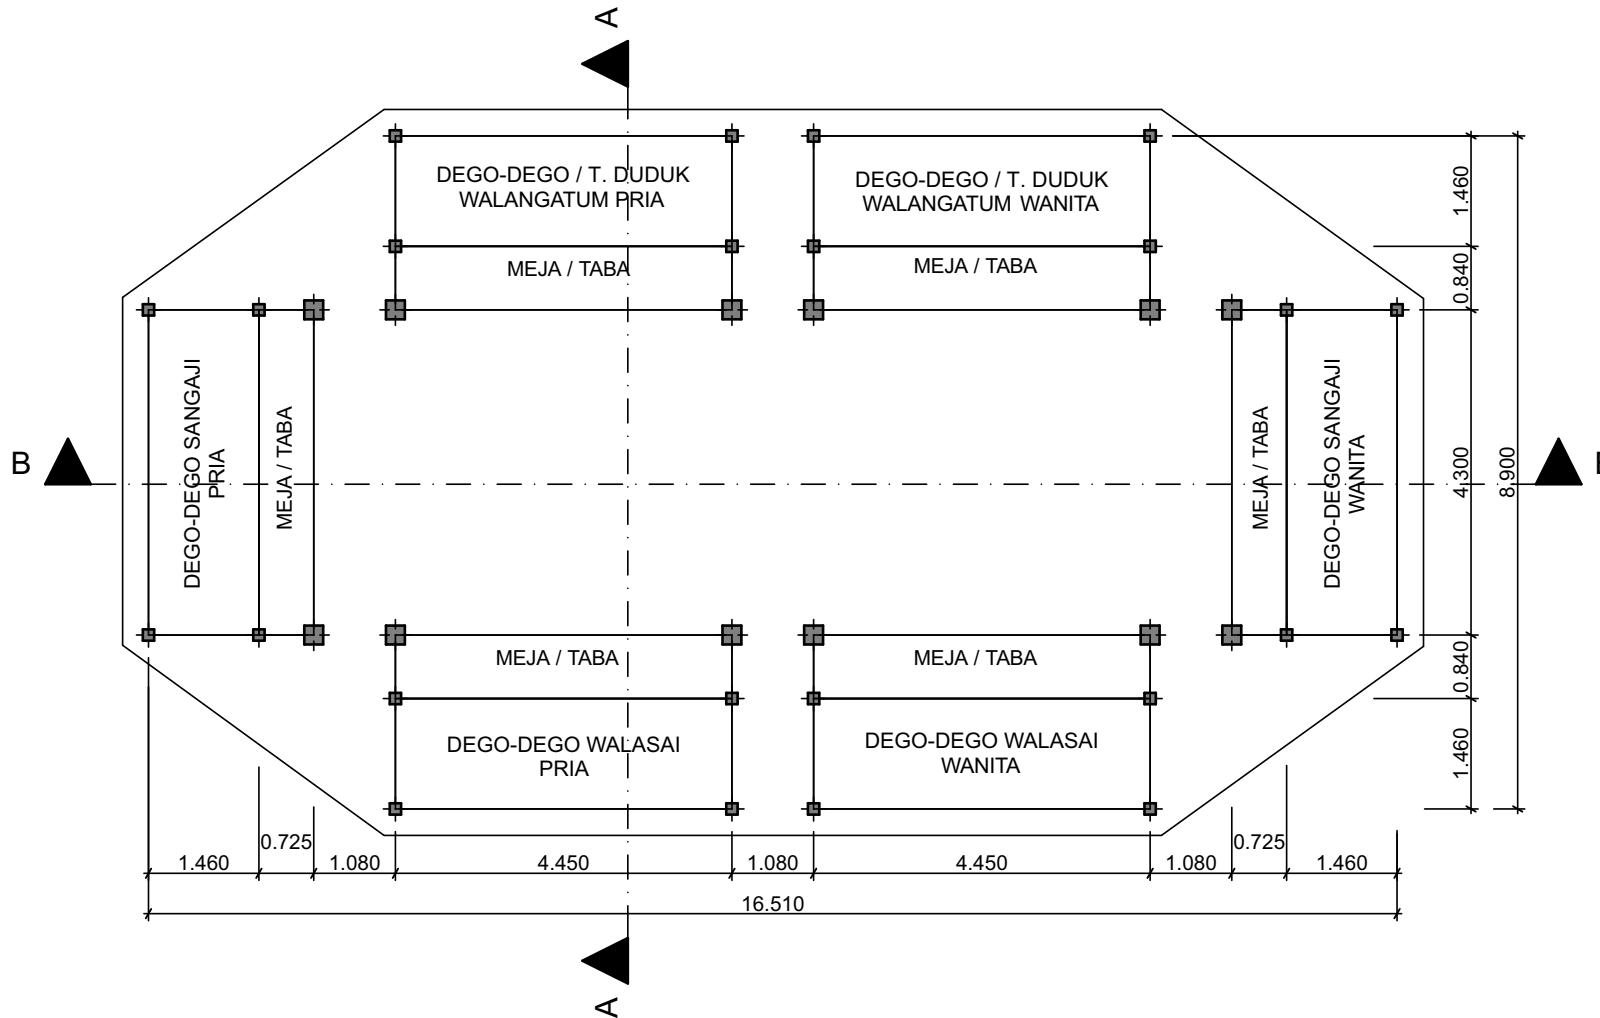

MEASURED DRAWING

RESEARCH OF
SASADU HOUSE 2020
COLLABORATION WITH
ISLAMIC UNIVERSITY OF
INDONESIA AND KHAIRUN
UNIVERSITY

BUILDING

SASADU HOUSE

LOCATION

DESA SAHU, NORTH
MALUKU.

RESEARCHER

Students of Excursion Class.
Architecture 2019/2020

DRAFTER

Azzahra Mutiara F (17512025)
Dinar Kautsar F (17512017)
Linda Nurazizah A (17512056)
Agung Wibowo (17512103)

DRAWING NAME

FLOOR PLAN

SCALE

1:100

SCALE

1 : 100

RESEARCH OF
 SASADU HOUSE 2020
 COLLABORATION WITH
 ISLAMIC UNIVERSITY OF
 INDONESIA AND KHAIRUN
 UNIVERSITY

BUILDING

SASADU HOUSE

LOCATION

DESA SAHU, NORTH
 MALUKU.

RESEARCHER

Students of Excursion Class.
 Architecture 2019/2020