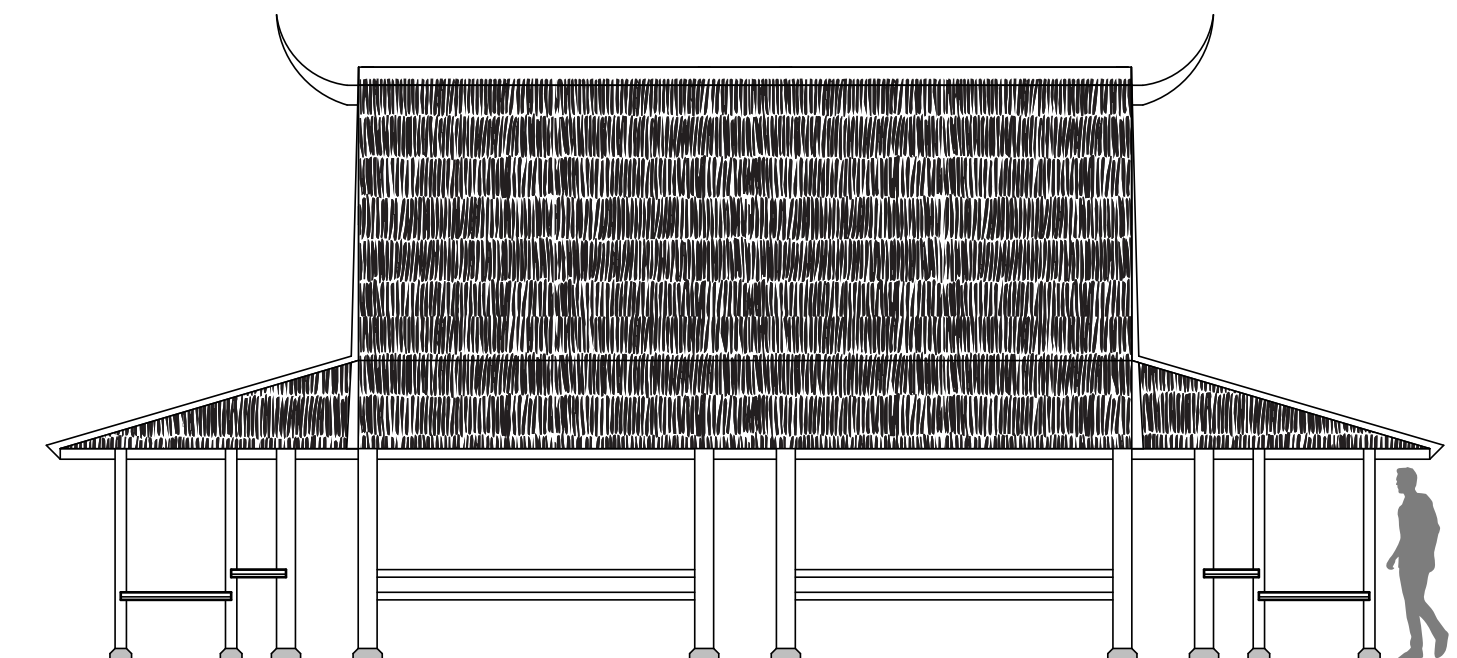

RESEARCH OF
 SASADU HOUSE 2020
 COLLABORATION WITH
 ISLAMIC UNIVERSITY OF
 INDONESIA AND KHAIRUN
 UNIVERSITY

BUILDING

SASADU HOUSE

LOCATION

DESA SAHU, NORTH
 MALUKU.

RESEARCHER

Students of Excursion Class.
 Architecture 2019/2020

DRAFTER

Azzahra Mutiara F (17512025)
 Dinar Kautsar F (17512017)
 Linda Nurazizah A (17512056)
 Agung Wibowo (17512103)

DRAWING NAME

WEST ELEVATION

SCALE

1:100

SCALE

1 : 100